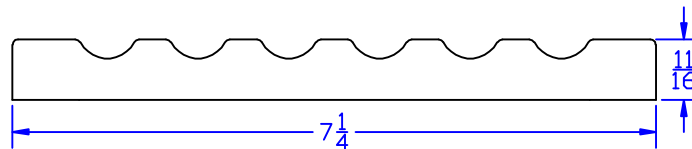

BT Moulding

(Available Instock:)

CA=Clear Alder
 KA=Knotty Alder
 M =Maple
 O =Oak
 P =Poplar

Chair Rail

40100 Chair Rail
(CA) (P)

40200 Chair Rail
(CA) (KA) (P)

40201 Chair Rail
(CA) (KA) (P)

40202 Chair Rail
(P)

40306 Chair Rail
(CA) (M) (O) (P)

40302 Chair Rail
(CA) (KA) (P)

40309 Chair Rail
(CA) (M) (O) (P)

Fluted Mouldings

60117 Flute
(CA) (M) (O) (P)

60118 Flute
(CA) (M) (O) (P)

60119 Flute
(CA) (M) (O) (P)

50108 Flute
(CA) (KA) (M) (O) (P)

50110 Flute
(CA) (M) (O) (P)

Chair Rail & Fluted

All profiles below are special order. This means they are non stocking profiles and will need to be manufactured per order!!

40203 Chair Rail

40300 Chair Rail