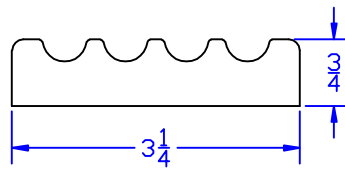

BT Moulding

(Available Instock:)

CA=Clear Alder
 KA=Knotty Alder
 M =Maple
 O =Oak
 P =Poplar

Chair Rail

40100 Chair Rail
(CA) (P)

40200 Chair Rail
(CA) (KA) (P)

40201 Chair Rail
(CA) (KA) (P)

40202 Chair Rail
(P)

40306 Chair Rail
(CA) (M) (O) (P)

40302 Chair Rail
(CA) (KA) (P)

40309 Chair Rail
(CA) (M) (O) (P)

Fluted Mouldings

60117 Flute
(CA) (M) (O) (P)

60118 Flute
(CA) (M) (O) (P)

60119 Flute
(CA) (M) (O) (P)

50108 Flute
(CA) (KA) (M) (O) (P)

50110 Flute
(CA) (M) (O) (P)

Chair Rail & Fluted

All profiles below are special order. This means they are non stocking profiles and will need to be manufactured per order!!

40203 Chair Rail

40300 Chair Rail