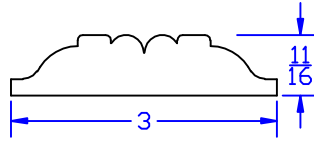

BT Moulding

(Available Instock:)

CA=Clear Alder
 KA=Knotty Alder
 M =Maple
 O =Oak
 P =Poplar

Chair Rail

40100 Chair Rail
(CA) (P)

40200 Chair Rail
(CA) (KA) (P)

40201 Chair Rail
(CA) (KA) (P)

40202 Chair Rail
(P)