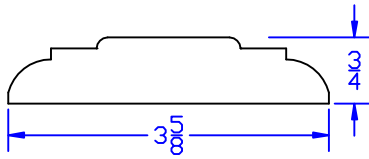

40302 Chair Rail
(CA) (KA) (P)