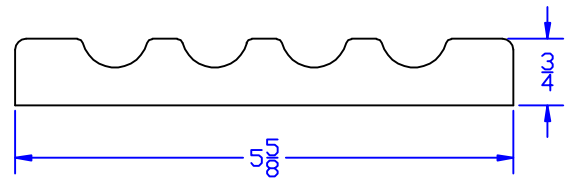

BT Moulding

(Available Instock:)

CA=Clear Alder
 KA=Knotty Alder
 M =Maple
 O =Oak
 P =Poplar

Chair Rail

40100 Chair Rail
(CA) (P)

40200 Chair Rail
(CA) (KA) (P)

40201 Chair Rail
(CA) (KA) (P)

40202 Chair Rail
(P)

40306 Chair Rail
(CA) (M) (O) (P)

40302 Chair Rail
(CA) (KA) (P)

40309 Chair Rail
(CA) (M) (O) (P)

Fluted Mouldings

60117 Flute
(CA) (M) (O) (P)

60118 Flute
(CA) (M) (O) (P)

60119 Flute
(CA) (M) (O) (P)

50108 Flute
(CA) (KA) (M) (O) (P)

50110 Flute
(CA) (M) (O) (P)

Chair Rail & Fluted

All profiles below are special order. This means they are non stocking profiles and will need to be manufactured per order!!

40203 Chair Rail

40300 Chair Rail