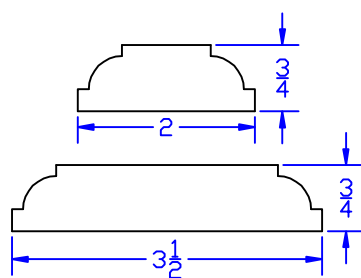

40306 Chair Rail
(CA) (M) (O) (P)

40302 Chair Rail
(CA) (KA) (P)

40309 Chair Rail
(CA) (M) (O) (P)

Fluted Mouldings

60117 Flute
(CA) (M) (O) (P)

60118 Flute
(CA) (M) (O) (P)

60119 Flute
(CA) (M) (O) (P)

50108 Flute
(CA) (KA) (M) (O) (P)

50110 Flute
(CA) (M) (O) (P)

Chair Rail & Fluted

All profiles below are special order. This means they are non stocking profiles and will need to be manufactured per order!!

40203 Chair Rail

40300 Chair Rail