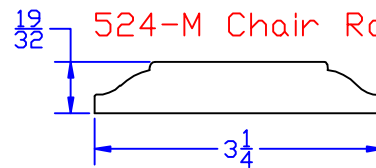

## **MDF Chair Rail & Wainscot**

50 Wainscote

51 Panel Cap

390-M Chair Rail

524-M Chair Rail

Next Day  
Special Order!